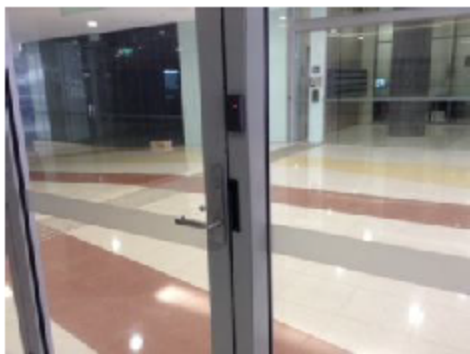

EQUUS

ENTERING EQUUS AFTER HOURS

Swipe the reader (red) at big grey pole located at the front of the Commercial Lift Lobby Hay St end. Swiping this reader after hours will open the Commercial lift lobby doors.

Photo indicates the location of the pole as you walk towards the arcade from Hay St end. Commercial lift lobby doors is behind the man.

Once inside they must swipe again at the reader on door to the right then proceed to the main lift lobby doors.